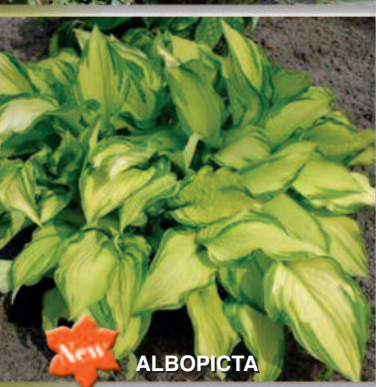

ABIQUA DRINKING GOURD