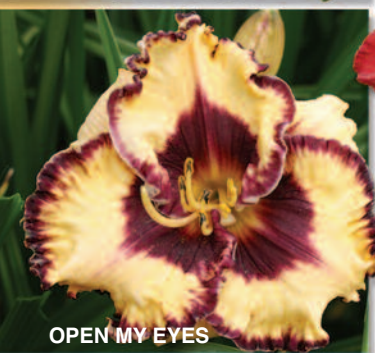

NEW RUFFLED LAVENDER

OPEN MY EYES

ORDER EARLY & SAVE! 10% off any order over $100.00 placed on the internet by April 16, 2022 Just enter 22C at promotional code!

Song Sparrow Collection

If you want an outstanding collection of gorgeous daylilies from one of the best Hybridizers in the world, look no further. Get 1 each of: **Apricot Slices, Fresh Eggs, Papaya Delight, Peach Pink Frills, Perfect Pink Princess and Rooster Rush** for only $54.50 and save over 20%.

6 Song Sparrow Daylilies for only $54.50 and save over 20%!

GILBERT H. WILD & SON • 2944 State Hwy 37 • Reeds, MO 64859

Offer expires May 20, 2022 • Order on the Web at www.gilberthwild.com