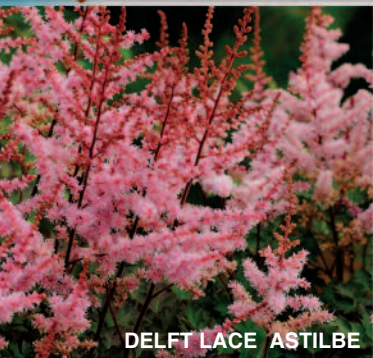

Order Toll Free: 1-888-449-4537

Offer expires May 20, 2022 • Order on the Web at www.gilberthwild.com

COLOR FLASH ASTILBE

MONTGOMERY ASTILBE

PURPLE CANDLES ASTILBE

PUMILA ASTILBE

VISION IN RED ASTILBE

DELFT LACE ASTILBE