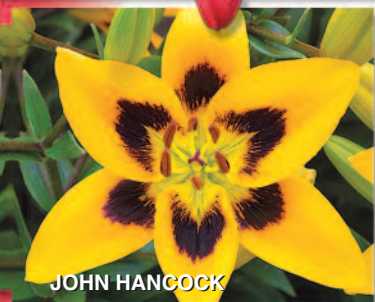

FORZA RED

Asiatik Lilies

Plant in full sun. Zones 3-10.

BLACK BEARD – ASIATIC **Reg. $9.00 Sale – 3/$6.95**
3-4' tall with early summer bloom. Large flowering, dark red blooms with some dark spots in the center. Unscented. 12/14cm bulb.

DAZZLE – LA HYBRID **Reg. $10.25 Sale – 3/$7.95**
4-5' tall with early summer bloom. This fluorescent yellow bloom with slight freckling near its throat will stand out in any spot in the garden. A real attention grabber. Slightly fragrant. 12/14cm bulb.

FORZA RED – LA HYBRID **Reg. $10.75 Sale – 3/$8.50**
3-4' tall with early summer bloom. 'Forza' in Italian means with force. The color of this lily is just that, a strong, forceful orange-red, even in hot, direct sun. Slightly fragrant. 12/14cm bulb.

JOHN HANCOCK – ASIATIC **Reg. $7.00 Sale – 3/$5.50**
3-4' tall with early summer bloom. Large, bright yellow flowers are highlighted by dark red brushstrokes in the center. Unscented. 12/14cm bulb.

MONTEBELLO – ASIATIC **Reg. $8.25 Sale – 3/$6.50**
3-4' tall, early to midsummer bloom. Bright orange-tangerine 5-7" blooms. No speckles. Unscented. 12/14cm bulb.

PARRANO – LA HYBRID **Reg. $7.75 Sale – 3/$5.95**
4-5' tall with early summer bloom. Bright white bloom with chartreuse throat. Dark brown stamens draw your eye in to the elegant beauty of this flower. Longer than average vase life. Slightly fragrant. 12/14cm bulb.

PINK BRUSH – LA HYBRID **Reg. $12.75 Sale – 3/$9.95**
3-4' tall with early summer bloom. The unique pink petals are speckled with a vibrant beautiful deep red and the spots become darker nearer to the heart. Slightly fragrant. 12/14cm bulb.