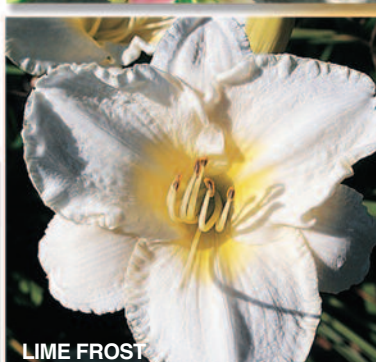

Reg. \$18.75 Sale \$12.50

LAVENDER QUILT

LIES AND LIPSTICK

LIME FROST

LULLABY LAVENDER RUFFLES

Easy Start Collection

Get the easiest to grow, lowest maintenance daylilies for just \$63.50. A \$79.30 value. Includes 1 each of: Alabama Jubilee, Bela Lugosi, Chicago Arnie's Choice, Mary Drake, Orange Angel, Pretty in Pink, Tuesday; and 2 Stella de Oro. If you have no idea what you are doing or don't know where to start, this is a great place start your daylily garden, save \$15.80! The easiest to grow, lowest maintenance plants for just \$63.50!