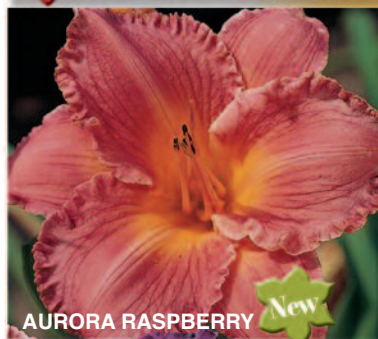

BELA LUGOSI