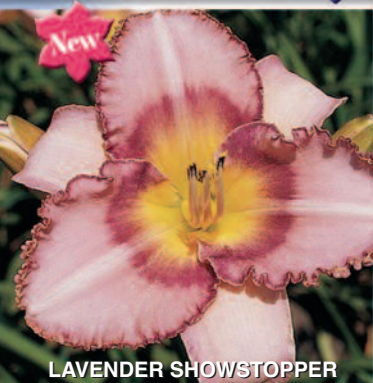

LAVENDER SHOWSTOPPER

New Daylilies for 2022!

Premium, single fan divisions. All bareroot and wrapped in high quality gardening mix.

BUTTERFLY BALLERINA – T 28" MD F 6" bloom. **Reg. $22.50 Sale $14.95**
A beautiful peach-pink flower with an orange-gold radiating throat. Heavily fringed ruffled edges of deep peach and gold. Slightly fragrant.

HARMONY RUFFLES – T 30" L D 5½" bloom. **Reg. $18.00 Sale $11.95**
Intensely ruffled golden pastel with some pink undertones developing in the afternoon. Wide petalled with a fine green throat. Excellent plant habit.

INDIAN PAINTBRUSH – T 28" MD 5" bloom. **Reg. $23.00 Sale $15.50**
Tangerine flowers with overlay of sienna. Ruffled petals and recurved sepals are accented with burnt orange veining. Deep tangerine throat blends to gold. Extremely unique coloring.

JOY TO THE WORLD – T 28" E D F **Reg. $23.00 Sale $15.50**
5¾" bloom. Very lovely, softest cameo pink blend. Excellent bubbled and deeply fringed gold edging with a tiny green throat. A garden favorite!

LAVENDER SHOWSTOPPER **Reg. $18.50 Sale $12.50**
T 40" E D 5½" bloom. An enchanting combination of pale lavender with a rich purple eyezone. A complete purple picotee edge is lined in yellow. Petals are smooth with balanced ruffles. Yellow throat with a green base.

LEMON FRINGED PASTEL – T 32" M D **Reg. $23.00 Sale $15.50**
6" bloom. Frills aplenty! Clear lemon yellow with a radiating matching lemon throat. Pink tints on sunny afternoons. Each petal has a row of lemon yellow "Shark's teeth" at its edge.

PERSIAN MELON PLUS – T 34" ML D **Reg. $19.00 Sale $12.95**
6½" bloom. The most unusual blend of tan beige with prominent deep purple eyezones and some purple picotee edging. Very exotic!

ROYAL LACE SAMPLER – T 30" M D **Reg. $24.00 Sale $15.95**
6" bloom. Gorgeous, rich purple blossoms are thickly textured and nicely complemented with a creamy white ruffled edge. Sunfast blooms. A must have for your garden!

Tooth Fairy Daylily Collection

From baby teeth to full fledge fangs; start your own tooth collection today for only $91.50! Get 1 each of these 8 "toothed" varieties.

Only $91.50! Save $23.30.

Limited quantities - so order soon!

All 8 for only $91.50!