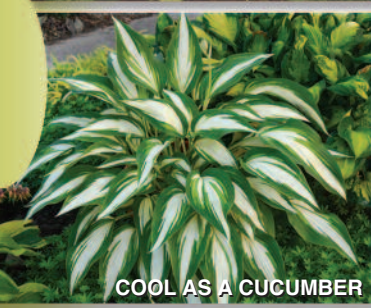

FIRST DANCE

All potted
in 3" pots.

GIANT HOSTA

AGE OF GOLD

BLUE ANGEL

COAST TO COAST

COOL AS A CUCUMBER

KOMODO DRAGON