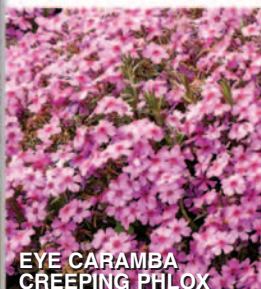

NORTH HILLS CREEPING PHLOX

EYE CARAMBA CREEPING PHLOX