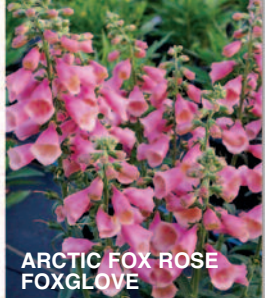

DALMATIAN PEACH
FOXGLOVE

ARCTIC FOX ROSE
FOXGLOVE