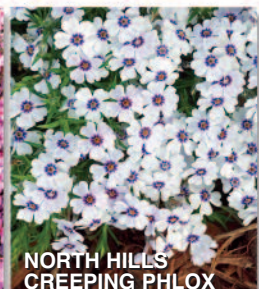

RED WING CREEPING PHLOX

NORTH HILLS CREEPING PHLOX