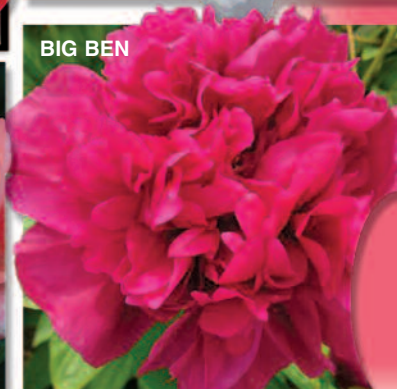

CHARLIE'S WHITE

Order Toll Free: 1-888-449-4537

Offer expires May 20, 2022 • Order on the Web at www.gilberthwild.com