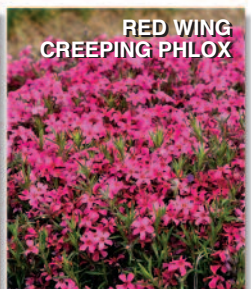

RED WING CREEPING PHLOX

GILBERT H. WILD & SON • 2944 State Hwy 37 • Reeds, MO 64859

Offer expires May 20, 2022 • Order on the Web at www.gilberthwild.com