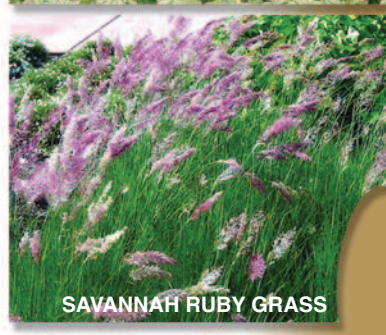

SAVANNAH RUBY GRASS

*Order online at
gilberthwild.com*