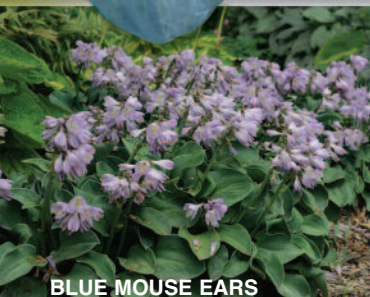

BLUE ELF

CAMEO

BLUE ELF – PP30832. 8" tall, 12-14" spread, **Reg. $14.00 Sale $11.50** lavender flowers. Often compared to Blue Mouse Ears, this hosta has similar height, but larger leaves (about 2½-3" across) that are a true powdery blue. Perfect size for fairy gardens or troughs!