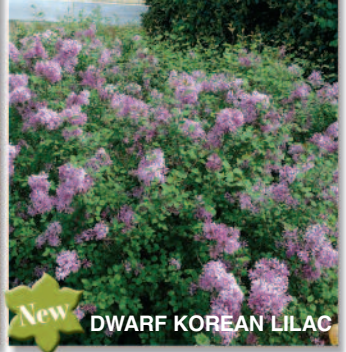

Order Toll Free: 1-888-449-4537

Offer expires May 20, 2022 • Order on the Web at www.gilberthwild.com

New

CENTER STAGE RED CRAPEMYRTLE

CHASTE TREE

New

DWARF KOREAN LILAC

New