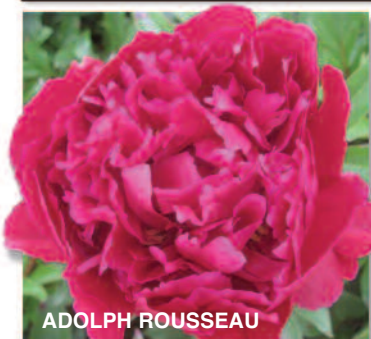

CORAL SUNSET

ADOLPH ROUSSEAU