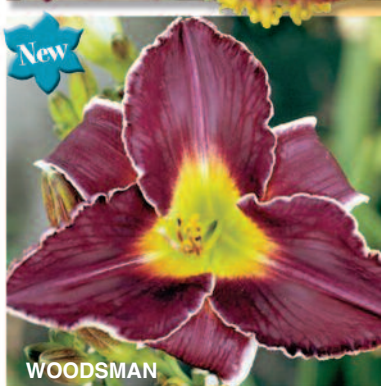

WIDE AWAKE

ORDER EARLY & SAVE! **10% off any order over $100.00 placed on the internet by April 16, 2022**
Just enter 22C at promotional code!