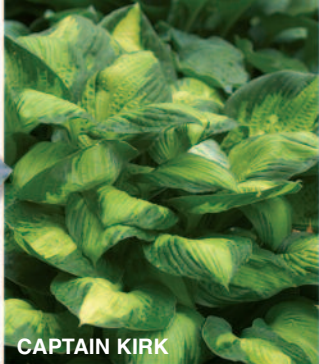

CAPTAIN KIRK