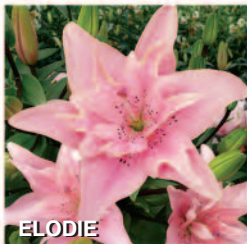

RED VELVET – 4-5' tall with midsummer bloom. Deep red recurved petals with black dots contrasts nicely with dark green foliage. Unscented. 12/14cm bulb. **Reg. \$11.75 Sale – 2/\$8.95**

TIGER'S ROAR – 'Flore Pleno'. Double. 2-3' tall with midsummer bloom. Double, bright orange petals covered with black spots. A butterfly magnet! Unscented. 12/14cm bulb. **Reg. \$11.50 Sale – 2/\$8.95**

Tiger Lily Collection

Get 1 package each of all 3 Tiger lilies, 6 bulbs in all, for just \$21.50 and save \$5.35 off the individual prices!

6 bulbs for \$21.50!

ALBERTA MORNING

ELODIE

ZEB

Specialty Lilies

Plant in full-part sun. Zones 4-8.