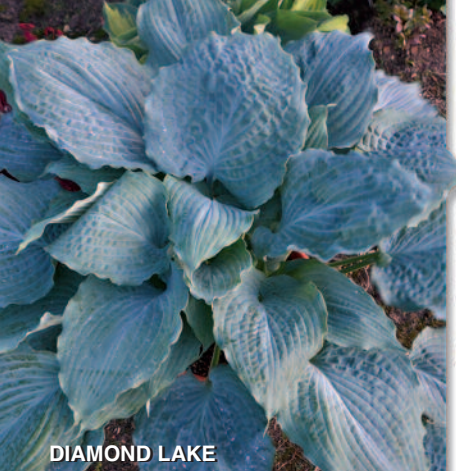

CAPTAIN KIRK