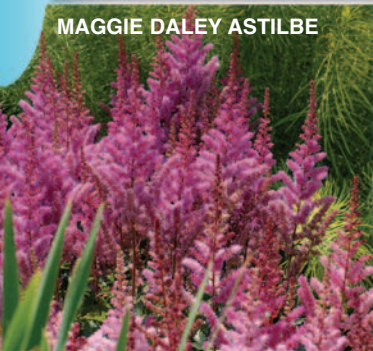

MOJITO ASTILBE