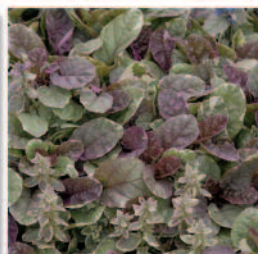

BURGUNDY GLOW BUGLEWEED

Buy 1 for $12.50 - 2nd 1 FREE!
AJUGA r. 'Burgundy Glow'. 6" tall, 8-10" spread, full sun-full shade, mid-late spring bloom. Tricolored foliage: burgundy, white & green; turns cream & bronze in fall. New growth is rose. Short spikes of blue flowers. Zones 3-10. Potted in 3" pot.