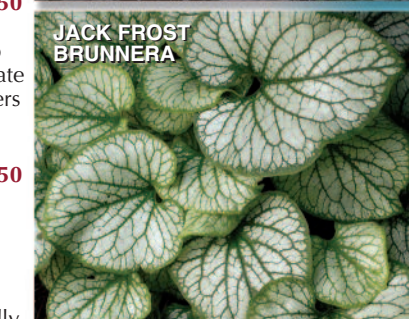

**HILLSIDE BLACK BEAUTY
BLACK SNAKEROOT**