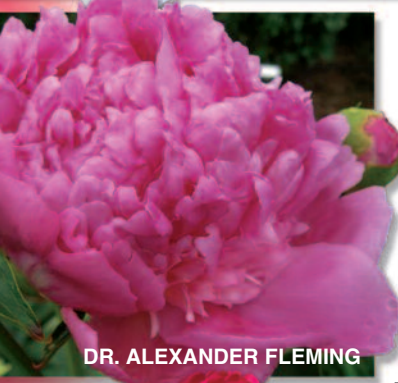

FESTIVA MAXIMA

Peonies have long been prized for their magnificent spring-time blooms. Our larger roots yield more blooms so, wouldn't you want the biggest divisions available on the market? Wild's heavy 3-5 eye divisions will ensure you see those amazing blooms sooner. Select a sunny location with good drainage and plenty of air circulation. We will ship at the proper planting time, from early March into May.
- All 3-5 eye, heavy divisions! Full Sun, Zones 3-7.

Old Time Favorites