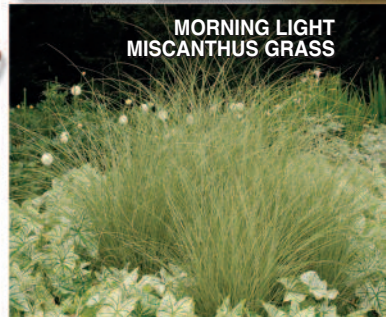

LINDHEIMER'S MUHLY GRASS

*All potted
in 3" pots!*

**MORNING LIGHT
MISCANTHUS GRASS**

LITTLE ZEBRA MISCANTHUS GRASS Reg. \$10.50 Sale \$8.50
MISCANTHUS s. 'Little Zebra'. 3-4' tall, 2-3' spread, full sun-part shade. A short and upright grass that keeps its color all season. The lovely reddish-purple plumes are held about 1' above the foliage, changing to a creamy tan color in winter. Deer resistant. Zones 5-9.