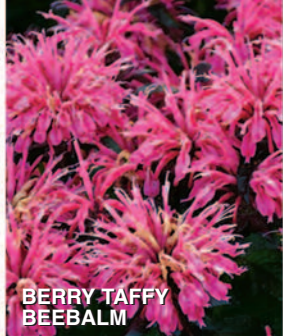

**BLUE MOON
BEEBALM**

**BERRY TAFFY
BEEBALM**