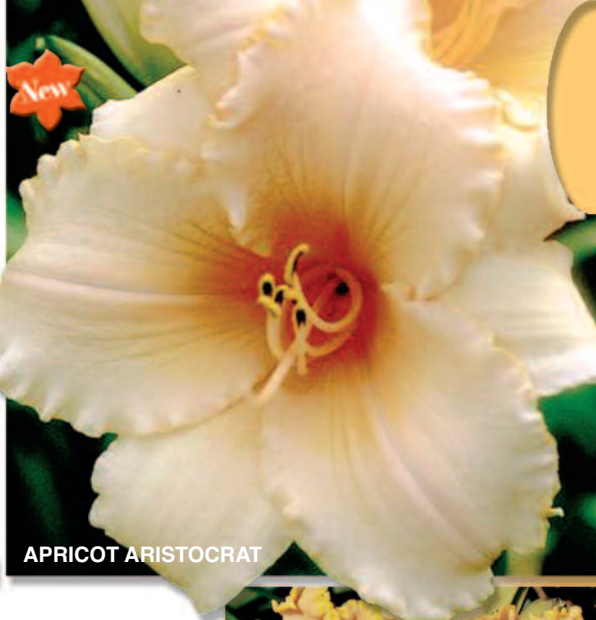

Tooth Fairy Daylily Collection

From baby teeth to full fledge fangs; start your own tooth collection today for only \$91.50! Get 1 each of these 8 "toothed" varieties.

Only \$91.50! Save \$23.30.

Limited quantities - so order soon!

All 8 for only \$91.50!

GILBERT H. WILD & SON • 2944 State Hwy 37 • Reeds, MO 64859

Offer expires May 20, 2022 • Order on the Web at www.gilberthwild.com

**AFTERNOON
TEA TIME**

APRICOT ARISTOCRAT

**ALABAMA
JUBILEE**

Classic Daylilies

NEW! AFTERNOON TEA TIME

Reg. \$20.50 Sale \$14.50

T 26" M D 6 1/4" bloom. Compact, nicely formed plants with blooms of an unusual blend of tea and orange tones with golden radiating throats. Nicely ruffled petals and sepals.