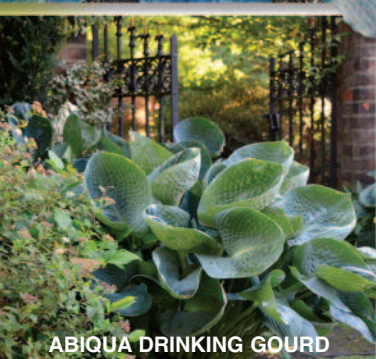

DIAMOND LAKE